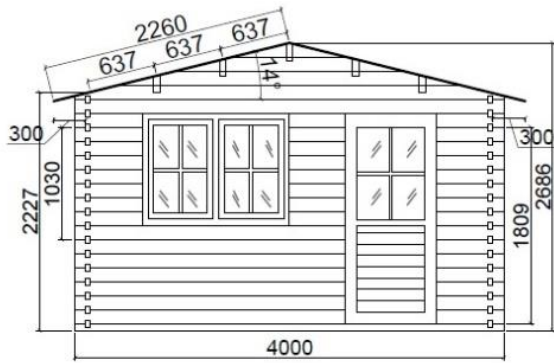

Floor plan

Faro
(4m x 4m) 44mm

Base plan

Faro
(4m x 4m) 44mm

Axis A

Axis 1

Axis B

Axis 2

Faro
(4m x 4m) 44mm