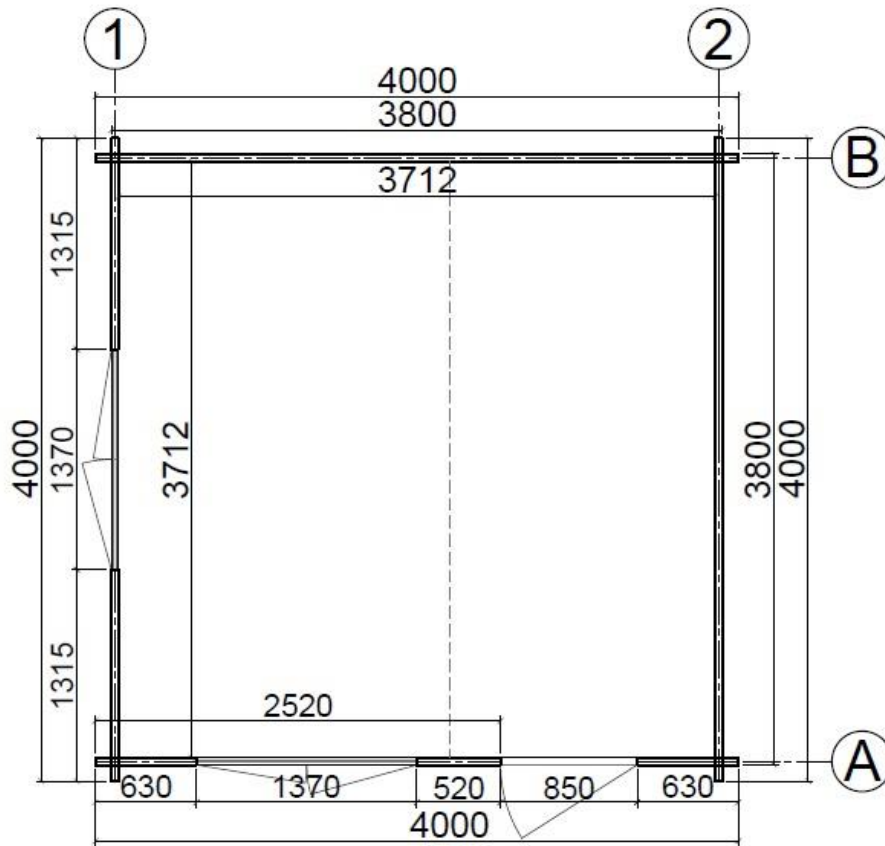

Floor plan

Faro
(4m x 4m) 44mm

Base plan

Faro
(4m x 4m) 44mm

Axis A

Axis 1

Axis B

Axis 2

Faro
(4m x 4m) 44mm