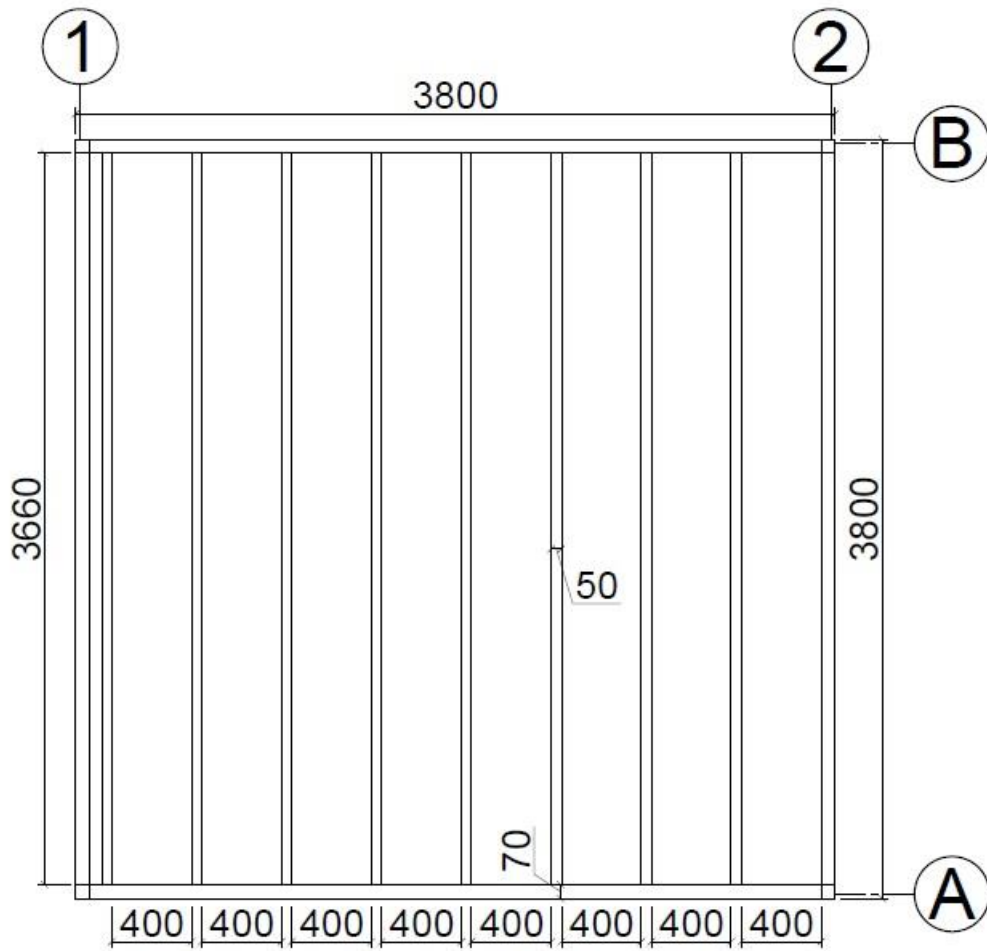

Floor plan

Faro
(4m x 4m) 44mm

Base plan

Faro
(4m x 4m) 44mm

Axis A

Axis 1

Axis B

Axis 2

Faro
(4m x 4m) 44mm