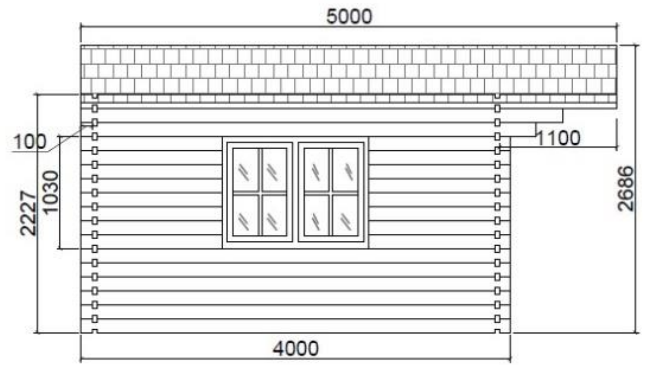

Floor plan

Faro
(4m x 4m) 44mm

Base plan

Faro
(4m x 4m) 44mm

Axis A

Axis 1

Axis B

Axis 2

Faro
(4m x 4m) 44mm