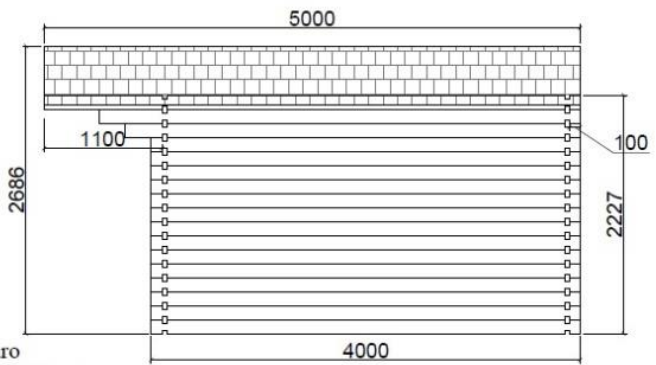

Floor plan

Faro
(4m x 4m) 44mm

Base plan

Faro
(4m x 4m) 44mm

Axis A

Axis 1

Axis B

Axis 2

Faro
(4m x 4m) 44mm