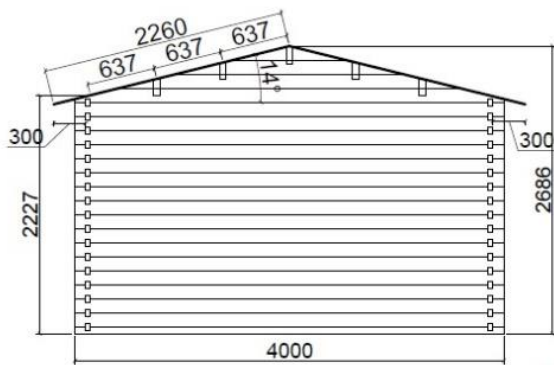

Floor plan

Faro
(4m x 4m) 44mm

Base plan

Faro
(4m x 4m) 44mm

Axis A

Axis 1

Axis B

Axis 2

Faro
(4m x 4m) 44mm