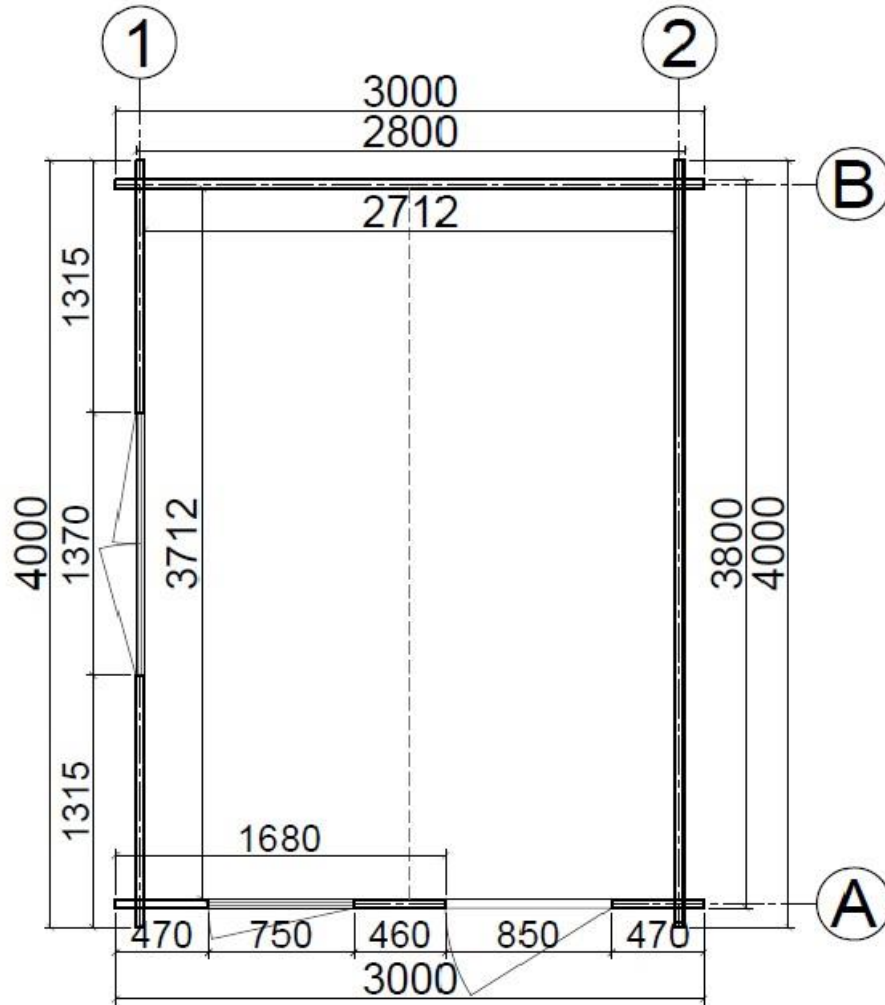

# Floor plan

Faro  
(3m x 4m) 44mm

# Base plan

Faro  
(3m x 4m) 44mm