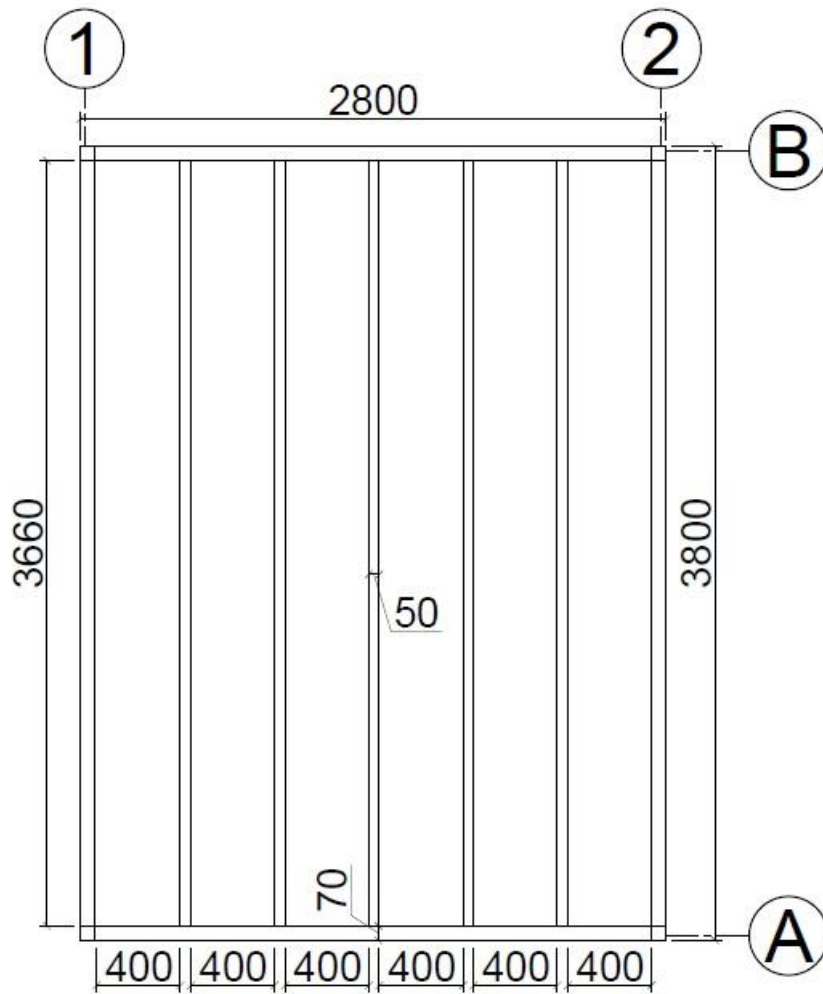

# Floor plan

Faro  
(3m x 4m) 44mm

# Base plan

Faro  
(3m x 4m) 44mm