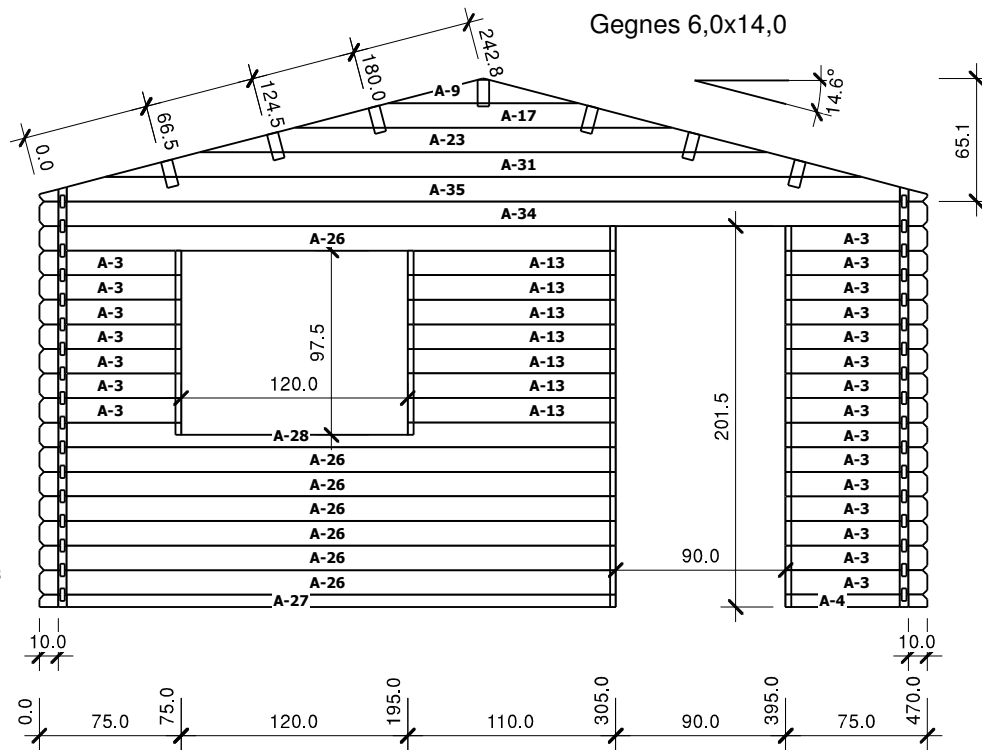

M 1:40

Sienos brezinys

Grupe Nr.	Aukstis	Ilgis	Kiekis
A 3	13,0	75,0	22
A 13	13,0	110,0	7
A 26	13,0	305,0	7
A 34	13,0	470,0	1
A 4	6,5	75,0	1
A 27	6,5	305,0	1
A 28	13,0	305,0	1
A 9	13,0	100,6	1
A 17	13,0	200,4	1
A 23	13,0	300,3	1
A 31	13,0	400,1	1
A 35	13,0	470,0	1