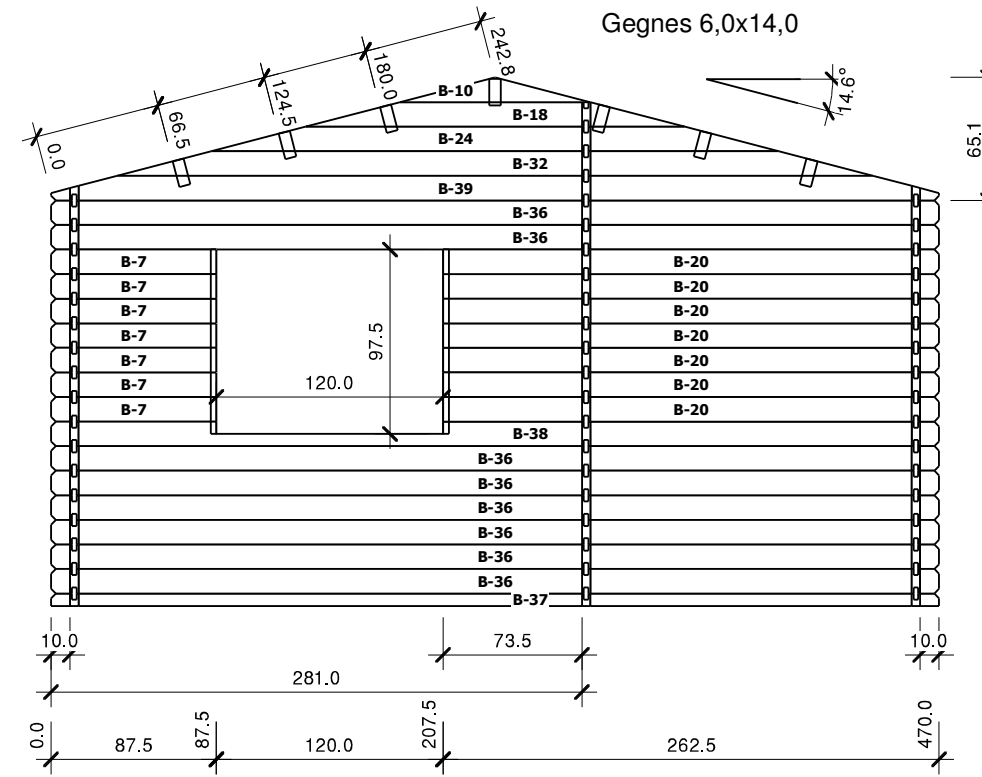

B

M 1:40

Sienos brezinys

Grupe Nr.	Aukstis	Ilgis	Kiekis
B 7	13,0	87,5	7
B 20	13,0	262,5	7
B 36	13,0	470,0	8
B 37	6,5	470,0	1
B 38	13,0	470,0	1
B 10	13,0	100,6	1
B 18	13,0	200,4	1
B 24	13,0	300,3	1
B 32	13,0	400,1	1
B 39	13,0	470,0	1

Zr. Brez. B-18, B-24, B-32